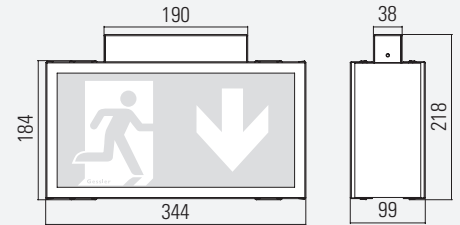

L24D CEILING MOUNTED