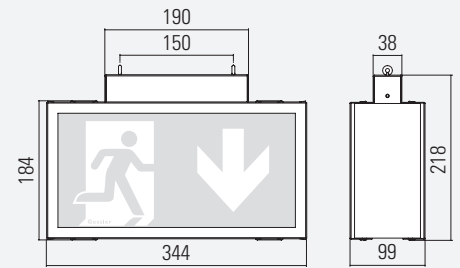

L24Ö EYE INSTALLATION