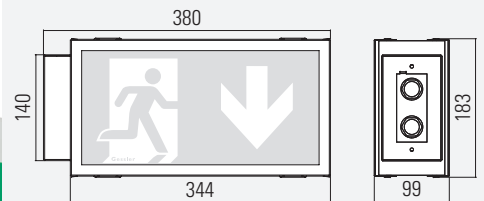

L24A WALL BRACKET MOUNTING

Easy opening and closing of the luminaire thanks to the Gessler click closure!