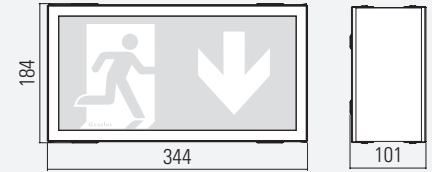

LUMINA 2000/24 SYSTEM LUMINAIRE RECHARGEABLE BATTERY LUMINAIRE

Viewing distance	30 m	
Degree of protection	IP54	
Class	I	
Enclosure material	Aluminium	
Enclosure colour/surface	RAL 9016 (white)	
Terminal block	3 x 2.5² for through wiring	
Light source	LED	
Ambient temperature	-20° C to +40° C	0° C to +40° C
Connected load (AC/DC)	10.0 VA/5.5 W	
Supply voltage	230V ± 10 %, 50/60Hz/176-275 V DC	230V ± 10 %, 50/60 Hz
Rechargeable battery	3.6 V/2.5 Ah (NiCd)	

VERSIONS

1 h with auto-check | with BUS check		• | •
3 h with auto-check | with BUS check		• | •
8 h with auto-check | with BUS check		• | •
without monitoring module	•	
with monitoring module	•	
with DALI monitoring	•	
Cinema version	•	
Luminous flux in normal mode 10 %		

SPECIAL FEATURE

- High degree of protection (IP65)
- Enclosure can be opened/closed without tools

OPTIONS /ACCESSORIES

- Ball guard
- Other RAL colours on request

L24W WALL MOUNTED